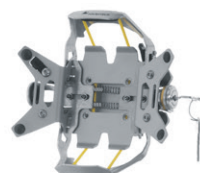

**WATERPROOF INNER BAG**  
619590256  
with valve for panniers Volume 50 Liters

**GARMIN ZUMO 590LM GPS**  
619590288

**GARMIN MONTANA  
HANDLEBAR MOUNTING**  
619590257

**GARMIN ZUMO 660 HAND-  
LEBAR MOUNTING**  
619590258