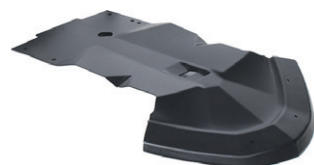

SKID PLATE

White: 860200552

Black: 860200549

Not suitable for the 59 and 69 YETI.