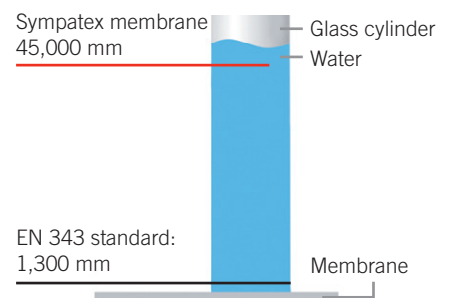

## COMPARISON OF WATER VAPOUR TRANSPORT

MICROPOROUS MEMBRANE  
Outside

COMPACT SYMPATEX MEMBRANE  
Outside

100% WATERPROOF

OPTIMALLY BREATHABLE

100% WINDPROOF

A membrane is waterproof if it can resist a pressure of

**1,300 mm**

Sympatex membrane is extremely waterproof since it can resist over

**45,000 mm**