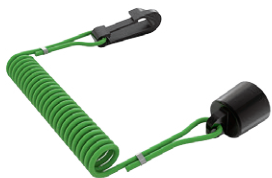

ELECTRICAL

LEARNING KEY (PROGRAMMABLE)

860200907

2014 vehicles with 900 ACE engine.

LEAR NING KEY (PROGRAMMABLE)

860201162

2015 vehicles with 600 or 900 ACE engines.