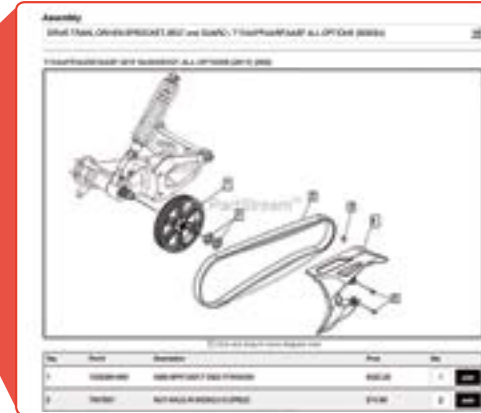

SERVICE PARTS

Slingshot Engineered™ service parts deliver unmatched performance and fit for your vehicle.

All service parts are developed and tested for your vehicle. Tires, belts, batteries, body panels, electrical components and decals are the same parts that are manufactured on the factory lines for each specific vehicle. This ensures it doesn't merely fit your vehicle – it outperforms your expectations!

SHOP FOR SERVICE PARTS ONLINE OR VISIT YOUR SLINGSHOT® DEALER.

FIND SERVICE PARTS ONLINE

STEP 1
Visit Slingshot.Polaris.com
Click "Store" tab then "Parts"

STEP 2
Enter vehicle year/model or shop by part number

STEP 3
Clearly see what parts are required and order.

MAINTENANCE SCHEDULE

Check your owner's manual for additional recommended service items and vehicle-specific timing.

500 MILES

AIR FILTER:
INSPECT & REPLACE IF NECESSARY

BATTERY:
CLEAN TERMINALS & CONNECTIONS
MAINTAIN CHARGE WITH BatteryMINDER®

COOLANT, BRAKE & CLUTCH FLUID:
CHECK LEVEL
REPLACE AS NEEDED

DRIVE BELT:
INSPECT, ADJUST TENSION & REPLACE IF NECESSARY

ENGINE OIL:
CHANGE

5,000 MILES

AIR FILTER:
INSPECT & REPLACE IF NECESSARY

BATTERY:
CLEAN TERMINALS & CONNECTIONS
MAINTAIN CHARGE WITH BatteryMINDER®

DRIVE BELT:
INSPECT, ADJUST TENSION & REPLACE IF NECESSARY

ENGINE OIL:
CHANGE

10,000 MILES

AIR FILTER:
INSPECT & REPLACE IF NECESSARY

BATTERY:
CLEAN TERMINALS & CONNECTIONS
MAINTAIN CHARGE WITH BatteryMINDER®

BRAKE FLUID:
REPLACE

DRIVE BELT:
INSPECT, ADJUST TENSION & REPLACE IF NECESSARY

ENGINE OIL:
CHANGE

15,000 MILES

AIR FILTER:
REPLACE

BATTERY:
CLEAN TERMINALS & CONNECTIONS
MAINTAIN CHARGE WITH BatteryMINDER®

BRAKE & CLUTCH FLUID:
CHECK LEVEL
REPLACE AS NEEDED