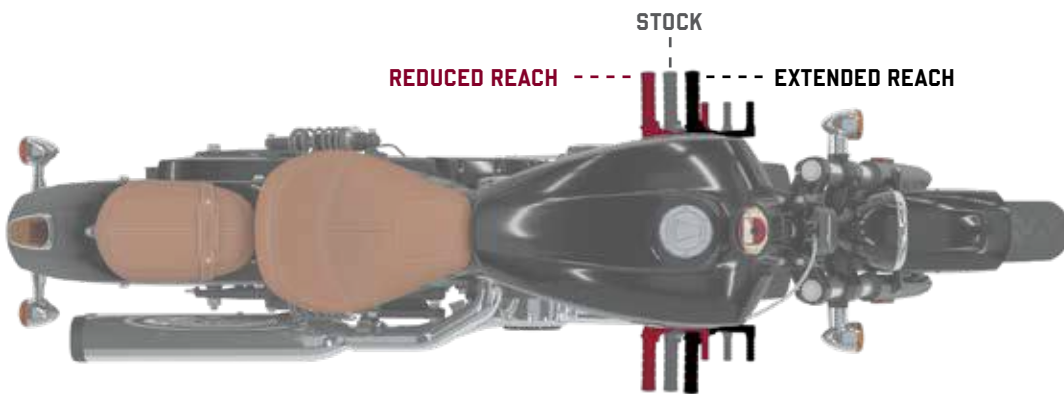

2018

INTRO
2-7

SCOUT,
SCOUT SIXTY &
SCOUT BOBBER
8-25

INDIAN CHIEF,
CHIEF CLASSIC &
CHIEF DARK HORSE
26-45

CHIEF VINTAGE,
INDIAN SPRINGFIELD &
INDIAN SPRINGFIELD
DARK HORSE
46-71

CHIEFTAIN,
CHIEFTAIN
DARK HORSE,
CHIEFTAIN LIMITED &
CHIEFTAIN CLASSIC
72-97

ROADMASTER &
ROADMASTER
CLASSIC
98-119

COLOUR-MATCHED
ACCESSORIES
120-121

GARAGE
122-125

COMFORT & CONFIDENCE FOR ALL

FULL ACCESSORY DETAILS AVAILABLE AT WWW.INDIANMOTORCYCLE.EU