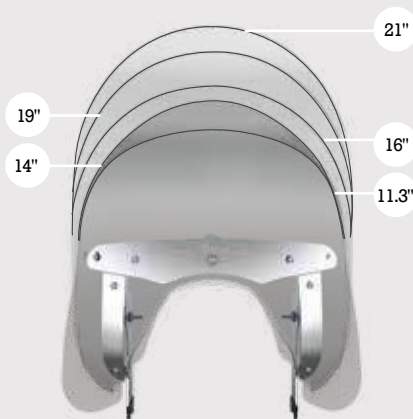

Flare Windshield

- 2882221 14" Tinted/Chrome
- 2883069-266 16" Low – Tinted/Black

Fits model year 2016-2018 Indian Springfield & Indian Springfield Dark Horse.