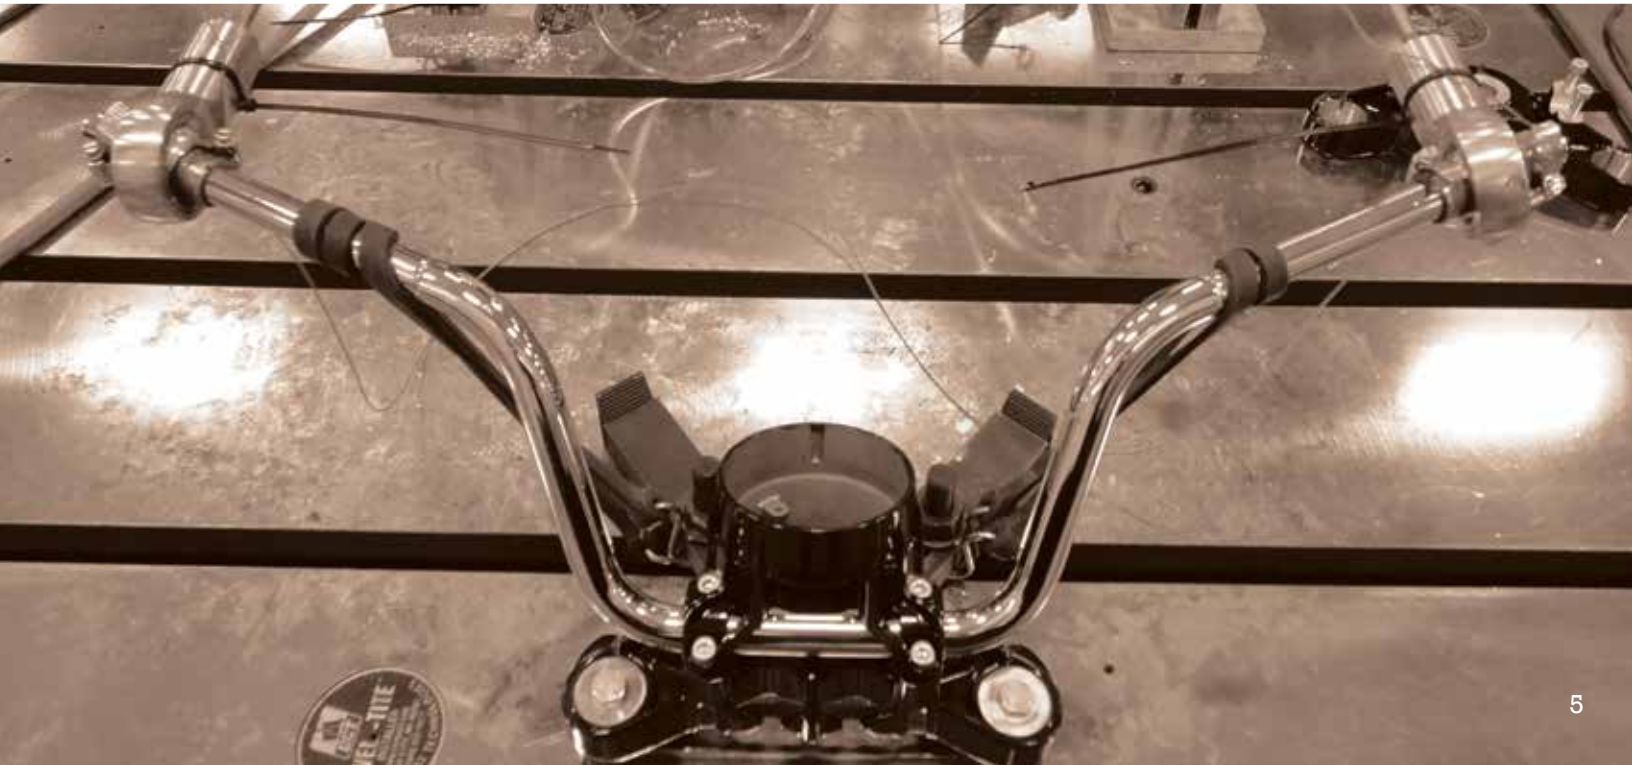

ELECTRODYNAMIC SHAKER:

Replicates high frequency vibrations from the engine and other inputs to ensure parts are structurally sound and don't loosen over time.

AT RIGHT:

ENVIRONMENTAL DURABILITY

These tests ensure that individual components do not physically or visually degrade in the harshest of environments or when exposed to common chemicals that may come into contact with the bike. They are tested to the harshest standards to make sure they last for the life of that part.

NOT SHOWN:

ON-ROAD

This test is the most authentic as parts are tested on real roads and conditions. This testing confirms the lab test results and ensures the product behaves in the way it was intended.