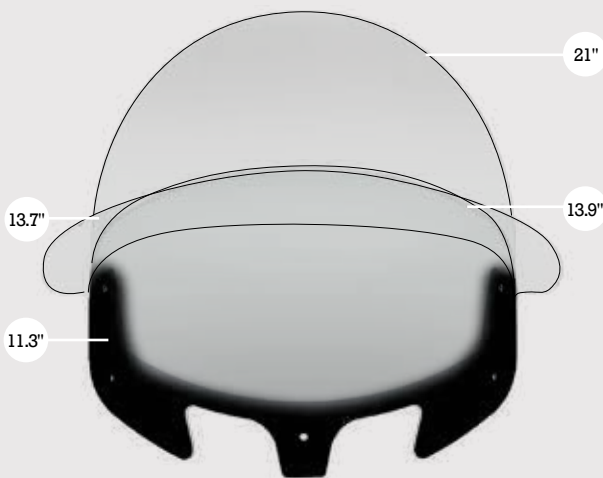

D. Tour Windshield

2881799 Clear

21" tall. Fits model year 2014-2018.

Picking the Right Windshield

A windshield that stops shortly below eye level will prevent you from looking through bug splatter, while directing air over your head.