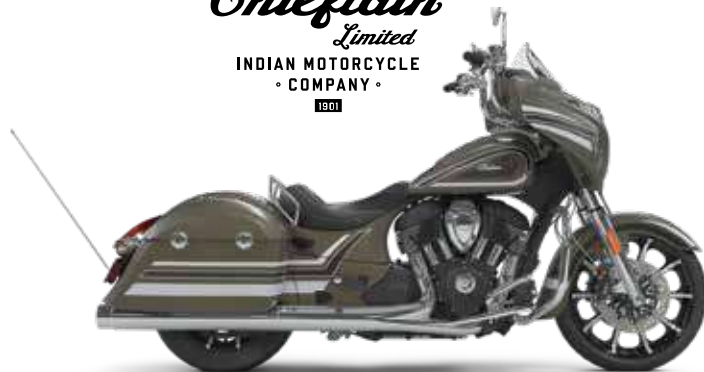

BORN TO LEAD
Chieftain
Limited

INDIAN MOTORCYCLE
COMPANY

1901

SOLO CHROME

Remus Slip-On Euro 3/4 Exhaust Kit chrome
Flare Windshield - Tinted
Pinnacle Mirrors
Pinnacle Solo Rider Grab Rail
Mid Rise Handlebar
Select Driver Floorboards

Pg 84
Pg 89
Pg 90
Pg 90
Pg 92
Pg 95