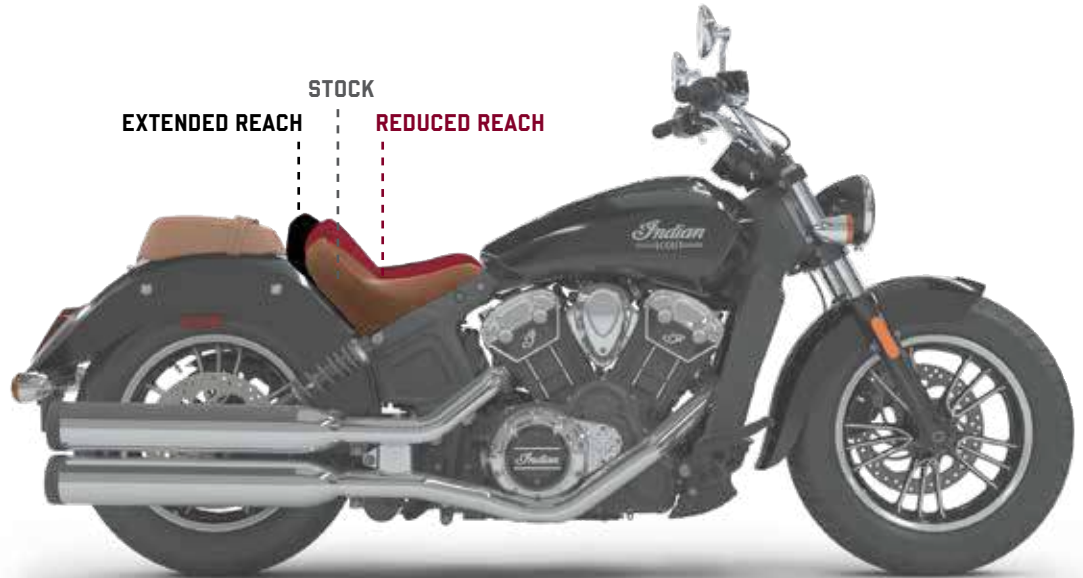

CUSTOM FIT

With Indian Motorcycle Accessories, you can customize the ergonomics so the bike fits you and your riding style. With reduced and extended reach seats, handlebars and foot controls, the Scout family can fit any rider from 155cm to 196cm comfortably.

REDUCED REACH

FOR RIDERS

170cm
& UNDER

STANDARD REACH

FOR RIDERS

173cm
TO **183cm**

EXTENDED REACH

FOR RIDERS

185cm
& OVER