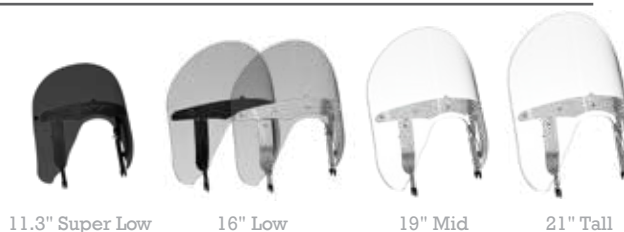

- 2880724 11.3" Super Low – 70% Tint/Black
- 2880725 16" Low – Tinted/Black
- 2879574-02 16" Low – Tinted/Chrome
- 2879575 19" Mid – Clear/Chrome
- 2879576 21" Tall – Clear/Chrome

Fits model year 2014-2018 Chief Vintage.