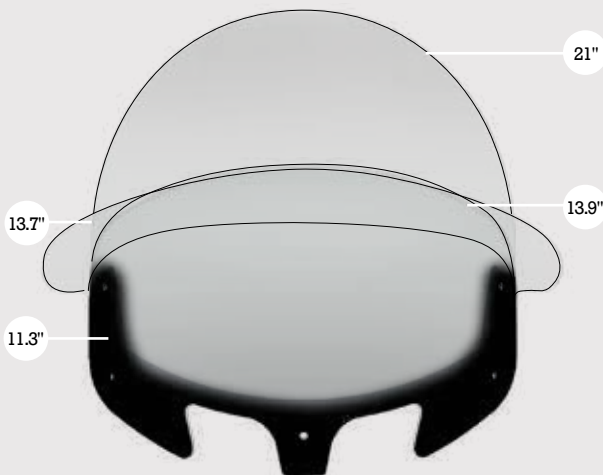

Picking the Right Windshield

A windshield that stops shortly below eye level will prevent you from looking through bug splatter, while directing air over your head.

2881799 21" Tour

2881800 13.9" Low Pro

2880222 13.7" Flare

2881797 11.3" Super Low

Windshield Bolt Kit

2882230

For black styling. Fits model year 2015-2018.