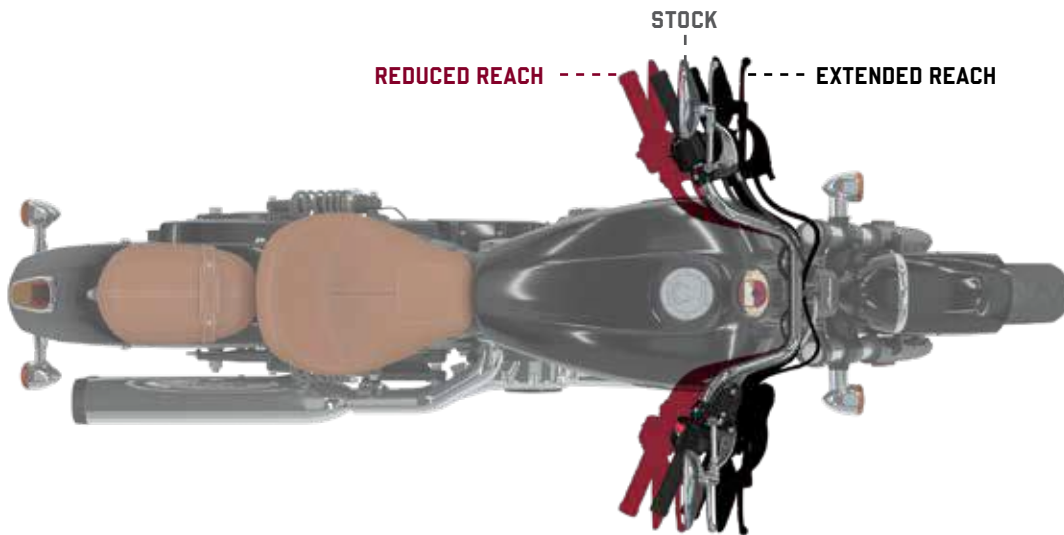

2018

INTRO
2-7

SCOUT,
SCOUT SIXTY &
SCOUT BOBBER
8-25

INDIAN CHIEF,
CHIEF CLASSIC &
CHIEF DARK HORSE
26-45

CHIEF VINTAGE,
INDIAN SPRINGFIELD &
INDIAN SPRINGFIELD
DARK HORSE
46-71

CHIEFTAIN,
CHIEFTAIN
DARK HORSE,
CHIEFTAIN LIMITED &
CHIEFTAIN CLASSIC
72-97

ROADMASTER &
ROADMASTER
CLASSIC
98-119

COLOUR-MATCHED
ACCESSORIES
120-121

GARAGE
122-125

COMFORT & CONFIDENCE FOR ALL

FULL ACCESSORY DETAILS AVAILABLE AT WWW.INDIANMOTORCYCLE.EU