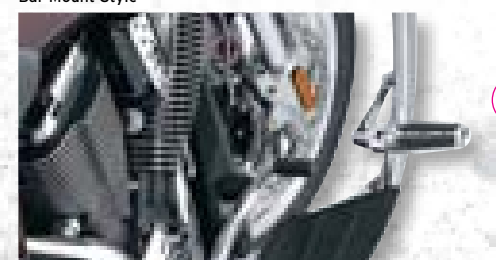

CHROME

CROSS ROADS & CROSS COUNTRY ACCESSORIES

A. CROSS COUNTRY CHUBBY HANDLEBAR
Add custom styling to a Cross Country with this Chubby Handlebar. It looks great and provides steering leverage that's natural and comfortable. It installs in place of the stock handlebar using the same hardware.

2877752 '10 CC 299.99 US

B. CROSS ROADS CHUBBY HANDLEBAR Add custom styling to a Cross Roads with this Chubby Handlebar. It looks great and provides steering leverage that's natural and comfortable. It installs in place of the stock handlebar using the same hardware.

2877753 '10 CR 299.99 US

C. HIGHWAY BAR TOP CHROME COVER Give the Chrome Highway Bars of your Cross Country a finished, custom look with these Chrome Highway Bar Top Covers. They add the finishing touch of chrome near the Bars' top mounting point. Sold in pairs.

2877932-156 '10 CC 149.99 US

D. CLEAR VINYL SCUFF PAD SET (Not Shown)
It's easy to protect the bodywork of a Cross Country or Cross Roads from boot marks and scuffs with this Scuff Pad Set, which provides durable, easy to clean protection against these unwanted marks. You apply these highly durable, adhesive-backed clear Scuff Pads to the side covers and tops of the saddle bags to protect them against scuffs and marks. If the Scuff Pads ever get significantly damaged, simply replace them. That's a lot easier and less expensive than having to fix the paint.

2877755 '10 CC, '10 CR 99.99 US