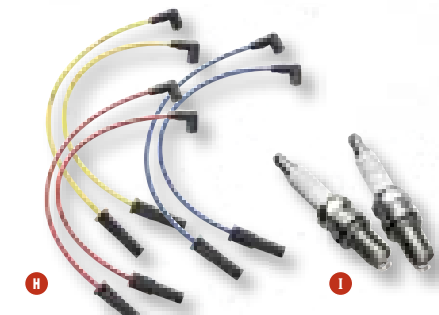

H. COLORED PLUG WIRES Complete your custom paint job with these custom colored plug wires.

2876145-015 '08-10, Red 24.99 US
2876145-027 '08-10, Blue 24.99 US
2876145-053 '08-10, Yellow 24.99 US
2873884 '04-07, Red 12.99 US
2873883 '04-07, Blue 12.99 US

I. PLATINUM PLUGS Double platinum spark surfaces for superior erosion resistance. Each sold separately.

2873740 All V, KP, H, JP 19.99 US