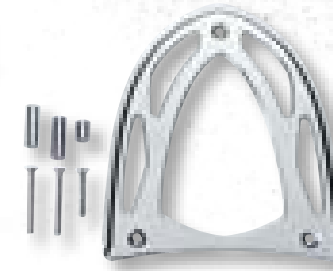

K. JACKPOT SOLO LUGGAGE RACK A chrome-plated, polished rack that looks good and works hard. It is designed exclusively for Jackpot and replaces the passenger seat so you can strap down anything you'll need on your road trip.

2875437	'06-08 JP	199.99 US