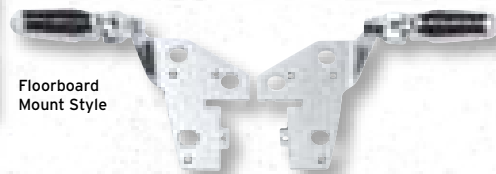

Bar Mount Style

Floorboard Mount Style