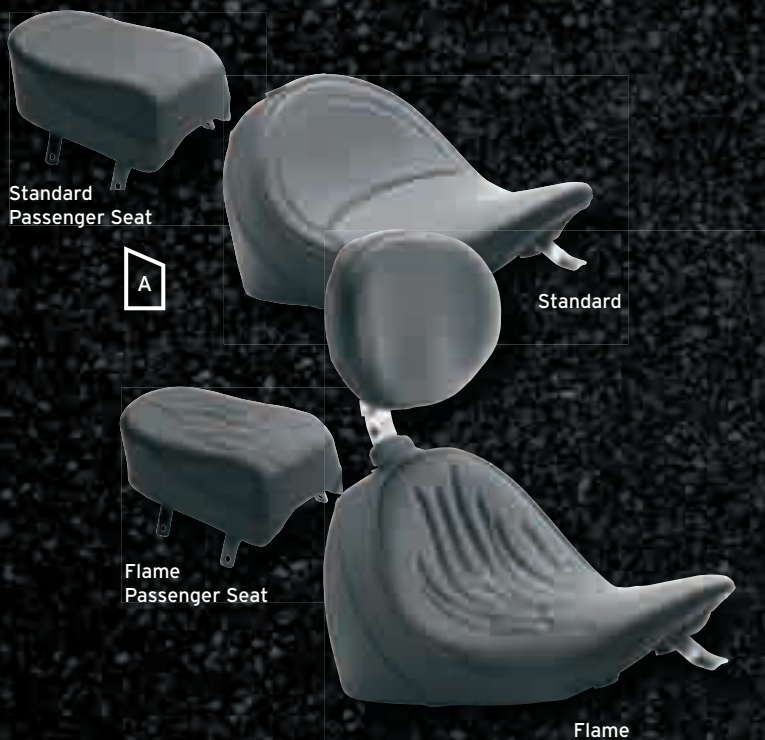

KINGPIN > SEATS

SEATS & BACKRESTS

A. DRIVER & PASSENGER SOLO SEAT W/REMOVABLE BACKREST These stylish solo seats offer excellent saddle positioning, superior padding, quality stitching and Cool Leather, solar-reflecting leather. Available for standard Kingpin and Kingpin Low. Low seating area available separately PN: 2876490-266. Driver Backrest sold separately PN: 2877155.

Driver Seats

2877152-01	MY: 04-09, Standard	399.99 us
2877152-02	MY: 04-09, Flame	399.99 us
2877153-01	MY: 04-09, Standard, Low	399.99 us
2877153-02	MY: 04-09, Flame, Low	399.99 us
2876490-266	MY: 04-09, Low Seating Area	129.99 us
2877155	MY: 04-09, Driver Backrest	219.99 us

Passenger Seats

2877154-01	MY: 04-09, Standard	249.99 us
2877154-02	MY: 04-09, Flame	249.99 us