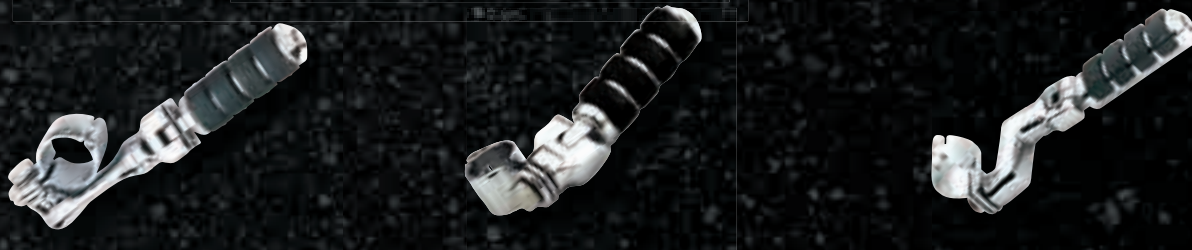

F. OFFSET HIGHWAY PEG KIT Clamp them on your bike's frame or highway bars wherever it suits you best. Feature 1.5" clamps.

2875198	MY: 03-09	159.99 us

G. CHROME COMFORT HIGHWAY PEGS Attach these comfort pegs to your Highway Bar to optimize your comfort.

2874836	MY: 03-09	99.99 us

H. ADJUSTABLE CHROME COMFORT HIGHWAY PEGS These comfort pegs help you customize your bike's fit. Extra large pegs have offset mounts with 1-1/4" clamps.

2874837	MY: 03-09	119.99 us