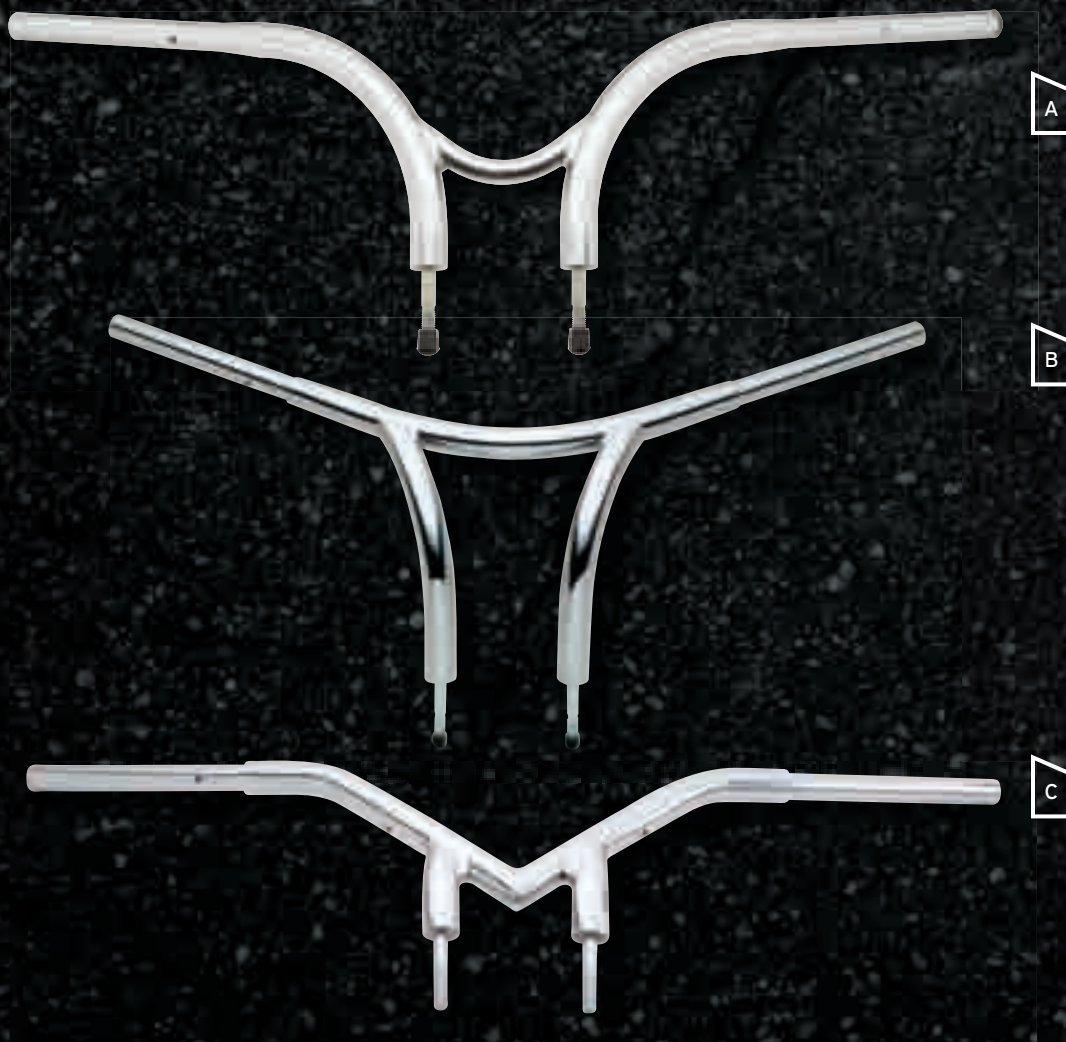

WHEN YOU SPEND YOUR LIFE BEHIND BARS, BETTER MAKE SURE THEY'RE BEAUTIFUL.

Few things set a bike apart like custom bars. Featured here are three of the most popular bars from Pure Victory. Choose from the legendary Ness styling or the brute force appearance of Hammer drag bars. And while you're doing it, you might as well add the grips, mirrors and braided cables that round out the look of your custom. See them all on the next few pages.

A. NESS RAM BARS A cool remake of the first product made by Ness in 1970, featuring excellent comfort and smooth curvaceous bends that turn your Victory into rolling art. Requires Braided Cable Set when used on Hammer, see pg. 44.

2876262-156	Chrome	299.99 us
2876262-266	Black	299.99 us

B. NESS FLY BARS This handlebar hands you both style and comfort in a drag bar. A slightly higher, more comfortable position toward the rider and a 2" pull back location create a sweet-looking, curvaceous bar. Requires Braided Cable Set when used on Hammer, see pg. 44.

2876261-156	Chrome	299.99 us
2876261-266	Black	299.99 us

C. HAMMER DRAG BARS Now you can give any bike, aggressive Hammer style with these Hammer Drag Bars that widen your hand stance for a custom look. Distinctive styling, premium construction and a great fit on your Victory.

2876295-156	Chrome	299.99 us
2876295-266	Black	249.99 us

Pricing subject to change.