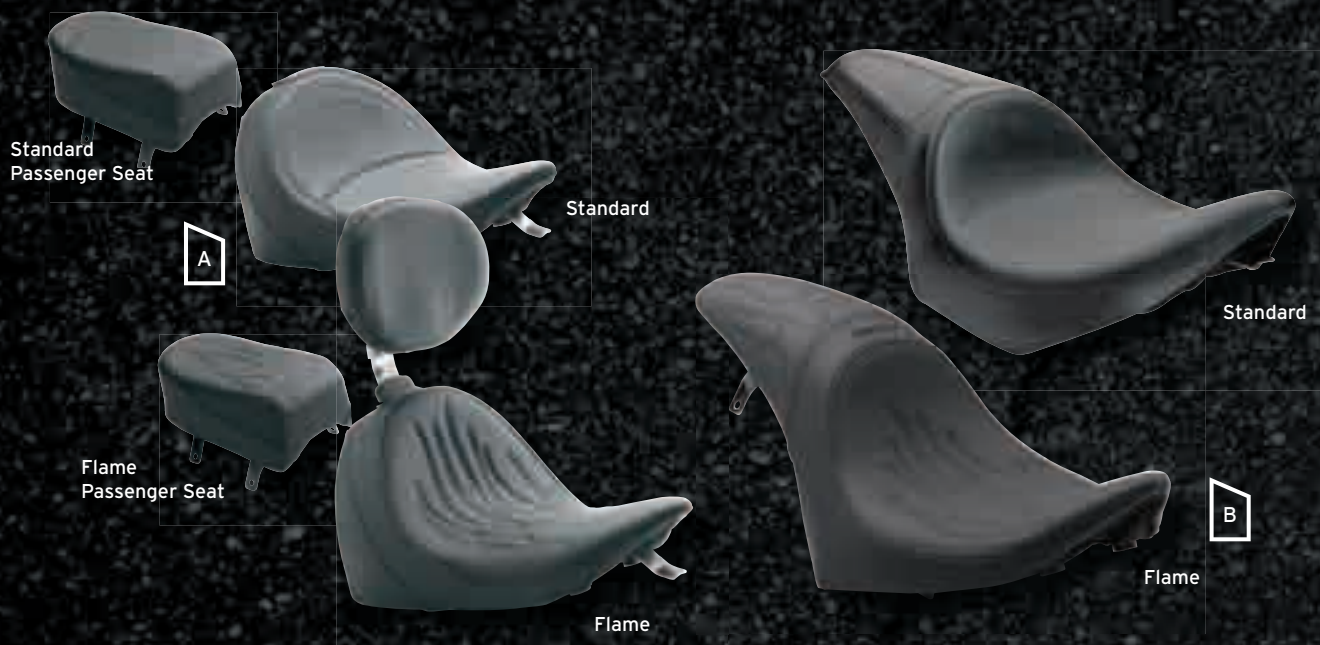

VEGAS > SEATS

SEATS & BACKRESTS

A. DRIVER & PASSENGER SOLO SEAT W/REMOVABLE BACKREST These stylish solo seats offer excellent saddle positioning, superior padding, quality stitching and Cool Leather, solar-reflecting leather. Available for standard Vegas and Vegas Low. Low seating area available separately PN: 2876490-266.

B. BANDIT SOLO SEATS These stylish solo seats offer excellent saddle positioning, superior padding, quality stitching and Cool Leather, solar-reflecting leather. Available for standard Vegas and Vegas Low. Low seating area available separately PN: 2876490-266.

Driver Seats

2877152-01	MY: 03-09, Standard	399.99 us
2877152-02	MY: 03-09, Flame	399.99 us
2877153-01	MY: 03-09, Standard, Low	399.99 us
2877153-02	MY: 03-09, Flame, Low	399.99 us
2876490-266	MY: 03-09, Low Seating Area	129.99 us
2877155	MY: 04-09, Driver Backrest	219.99 us

2876209-01	MY: 03-09, Standard	359.99 us
2876209-02	MY: 03-09, Flame	399.99 us
2877179-01	MY: 03-09, Standard, Low	359.99 us
2877179-02	MY: 03-09, Flame, Low	399.99 us
2876490-266	MY: 03-09, Low Seating Area	129.99 us