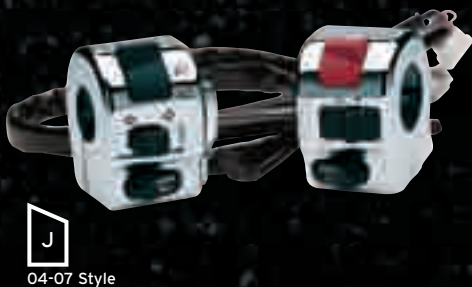

2876299-266 MY: 08-09 **399.99 us**

Pricing subject to change.

MULTI-FIT

I  
08-09 Style

I  
04-07 Style

J  
08-09 Style

J  
04-07 Style

**I. BLACK HAND CONTROLS** A highly visible addition to the raw black look of your Kingpin.