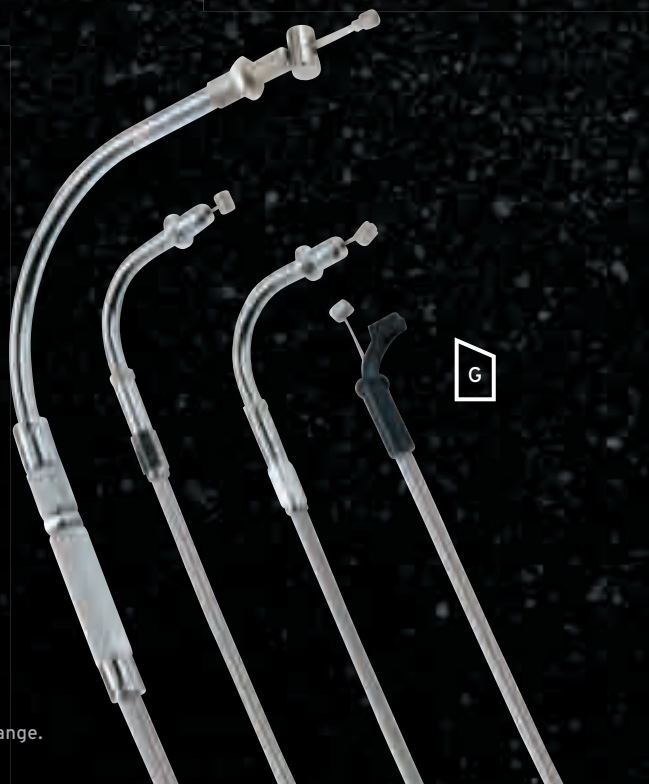

MULTI-FIT COMPONENTS

CONTROLS & GRIP ACCESSORIES

WITH CUSTOMIZING, THERE IS NO FINISH LINE.

Add it one piece at a time or add it all at once. There's no right or wrong way to make your Victory truly yours. Whether you want to load up your '09 or are looking to make your '03 Vegas feel a little love, control and grip accessories are the perfect choices. Right there, front and center, every time you throw a leg over your bike.

A. COMFORT GRIP STILETTO ENDS Get the point across with these tough-looking chrome tips for your Comfort Grips.

2875442 MY: 03-09 **39.99 us**

B. COMFORT GRIP HELMET LOCK Chrome single-helmet lock, works with Comfort Grips.

2858102 MY: 03-09 **49.99 us**

C. COMFORT GRIP THROTTLE BOSS Greatly reduces hand fatigue. Fits right and left side for balanced look and feel. Stylish chrome finish. Works with Comfort Grips (PN: 2874838).

2874839 MY: 03-09 **16.99 us**

D. UNIVERSAL THROTTLE BOSS This throttle boss will alleviate the pressure on your hands so you can ride for hours on end.

2874840 MY: 03-09 **9.99 us**

E. LEATHER LEVER GRIPS Add the classic look of leather to your Victory levers.

2872582 MY: 03-09 **7.99 us**

F. NESS CLUTCH & BRAKE LEVERS The look of Arlen Ness is at your fingertips when you replace your stock levers with these sweet chrome levers.

2875436 MY: 03-07 **149.99 us**

G. BRAIDED CABLE SET Add a premium look and premium performance to your Victory with these chrome cables. Use with Hammer Drag Bars, Ness Drag Bars, 2" Pull Back Bars & Stock Handlebars.

2876358 MY: 08-09 **219.99 us**

2874977 MY: 03-07 **219.99 us**

H. HYDRAULIC CLUTCH (Not shown) Converts your clutch to a low-effort, easy-pull action. Replaces stock cable system, includes all necessary hardware, a black reservoir and polished clutch lever.

2876299-266 MY: 08-09 **399.99 us**

Pricing subject to change.