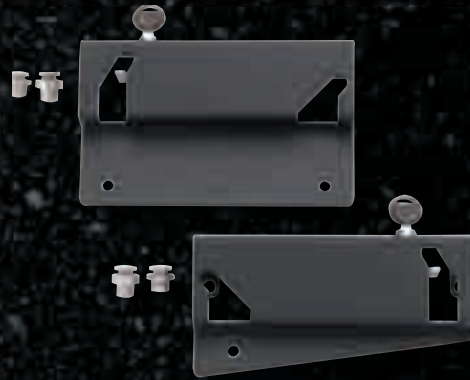

D. SADDLEBAG QUICK ATTACH Designed for Jackpot Saddlebags, these ingenious brackets allow you to remove your saddlebags in seconds, leaving your bike with virtually no visible hardware. Works with saddlebags (PN: 2876161).

2876146	MY: 06-09	159.99 US