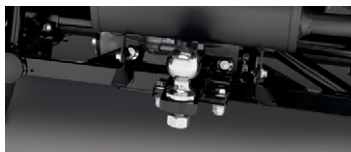

Part No. KAF600026A

FRONT CV JOINT GUARD

Part No. KAF600004

HEAVY DUTY SPRINGS REAR

Part No. 921450400

KQR ACCESSORY MOUNT

Part No. KAF080012

GUN BOOT MOUNT