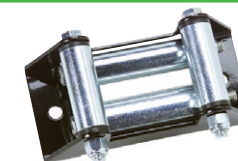

ROLLER FAIRLEAD

Part No. KAF90001