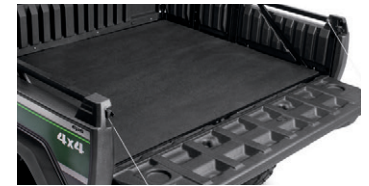

CARGO MAT

Part No. KAF080038