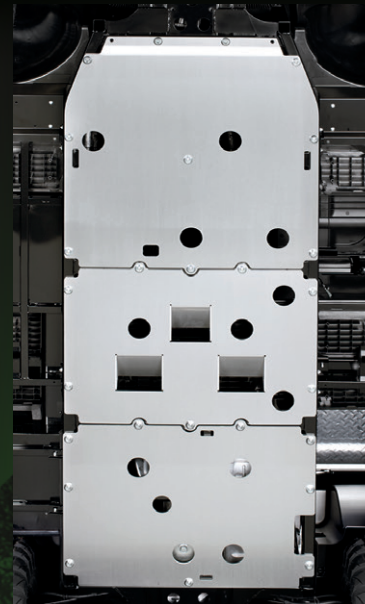

REAR BUMPER

Part No. 999940413

BRUSH GUARD

Part No. 999940412

SPRING HEAVY DUTY

Part No. 999940514

SKID PLATE FRONT

Part No. 999940438