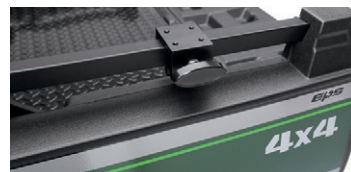

Part No. KAF600026A

FRONT CV JOINT GUARD

Part No. KAF600004

HEAVY DUTY SPRINGS REAR

Part No. 921450400

KQR ACCESSORY MOUNT

Part No. KAF080012

GUN BOOT MOUNT