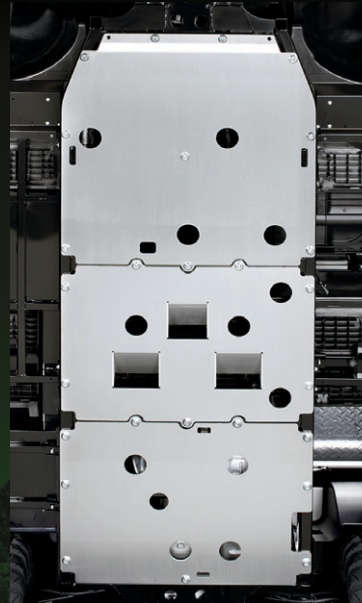

REAR BUMPER

Part No. 999940413

BRUSH GUARD

Part No. 999940412

SPRING HEAVY DUTY

Part No. 999940514

SKID PLATE FRONT

Part No. 999940438