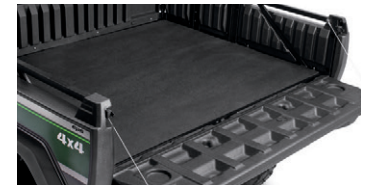

STORAGE COVER

Part No. KAF080040

TAIL LIGHT GUARDS

Part No. 999940424

CARGO DIVIDER

Part No. KAF080037

CARGO MAT

Part No. KAF080038