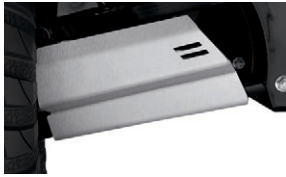

PLASTIC ROOF

Part No. 99994057

The semi-rigid Plastic Roof helps offer protection from the harsh Aussie environment.

GUARD REAR CV JOINT

Part No. 999940429

TRAILER HITCH

Part No. TX750015

TRAILER HITCH CAP