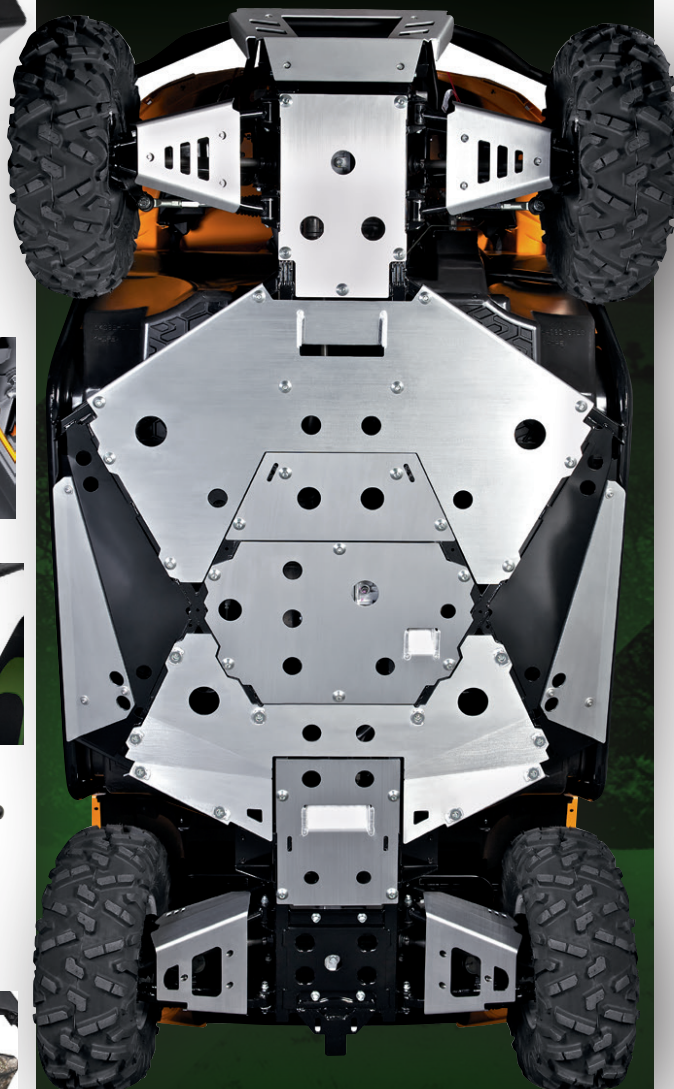

VARIOUS SKID PLATES

Please contact the Parts Department at your local Kawasaki dealership for part numbers, costing and availability.

CARGO BOX

Part No. TX750068