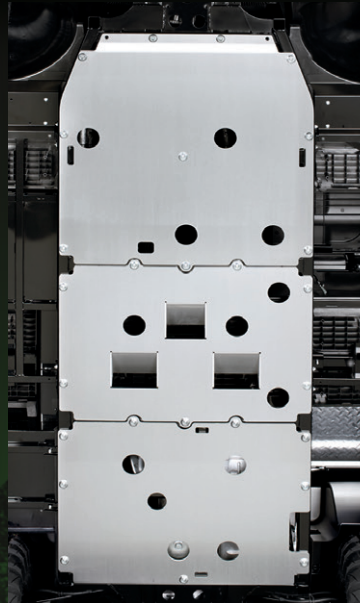

Part No. 999940514

SKID PLATE FRONT

Part No. 999940438

SKID PLATE MID

Part No. 999940439

SKID PLATE REAR

Part No. 999940512

HORN