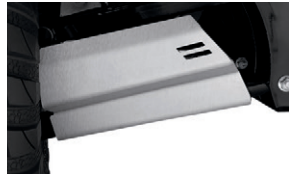

GUARD REAR CV JOINT

Part No. 999940429