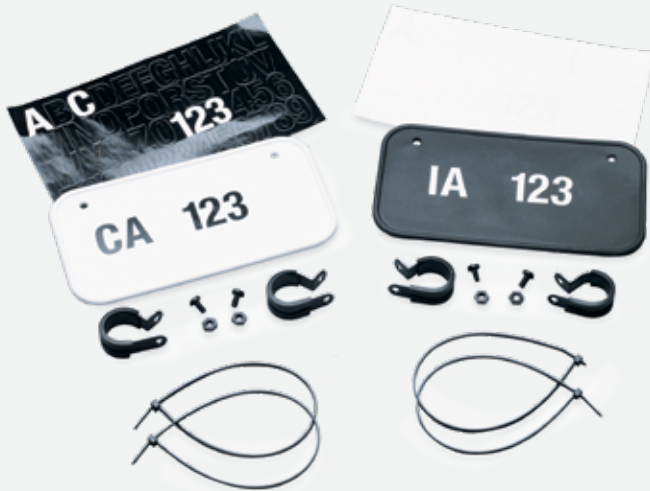

Brute Force[®] 300 (12-19)
Storage CoverK99995-912B..... \$135.95

D License Plate

For states where vehicle identification is required

- 191mm (7½") x 102mm (4") plastic plate
- Mounts with supplied hardware or zip ties
- Includes 2 sets of 0-9 and A-Z decal sheets

Brute Force[®] 300 (12-19)
License PlateK83100-620..... \$14.95

E Whip Flag

7' tall white fiberglass whip with bright colored flag offers increased visibility

- Rigid type mount
- Easy installation

Brute Force[®] 300 (12-19)
Whip FlagKLT3208..... \$15.95

F Chrome Hitch Balls

Add towing capability to your ATV

- Includes nut and lock washer

Brute Force[®] 300 (12-19)
Chrome Hitch Ball, 2"KAF136..... \$16.95
Chrome Hitch Ball, 1 7/8"KAF127..... \$17.95

D License Plate