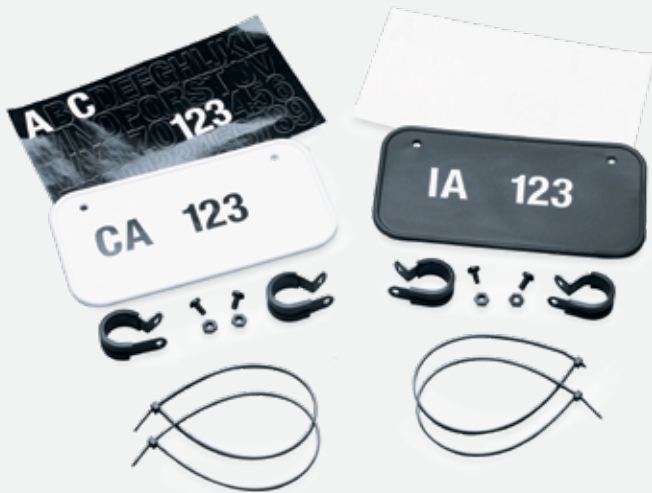

C License Plate