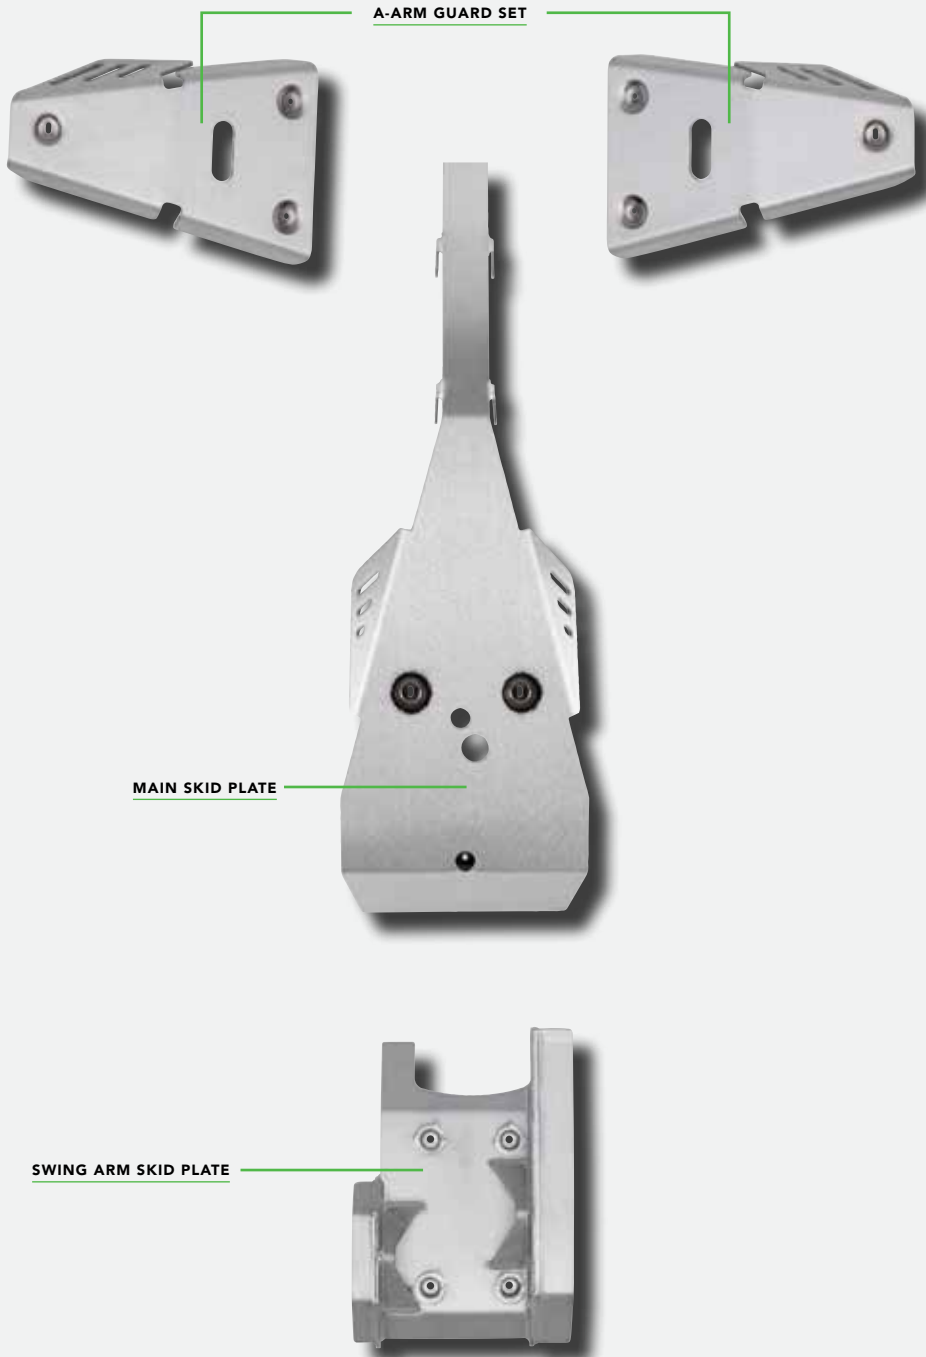

E Whip Flag

F Chrome Hitch Balls

Kawasaki

KFX[®]450R

A-Arm Guard Set	K55020-0286	14
Chain Slider	92075-1829	14
Skid Plate, Main	K55020-0285	14
Skid Plate, Swing Arm.....	K55020-0288	14

A Skid Plates

Offers additional protection for key components

- Durable lightweight aluminum construction
- Utilize stock mounting points and comes with all necessary mounting hardware

KFX[®] 450 (07-14)

A-Arm Guard Set	K55020-0286.....	\$138.95
Skid Plate, Main	K55020-0285.....	\$175.95
Skid Plate, Swing Arm.....	K55020-0288.....	\$164.95
Chain Slider	92075-1829.....	\$5.36