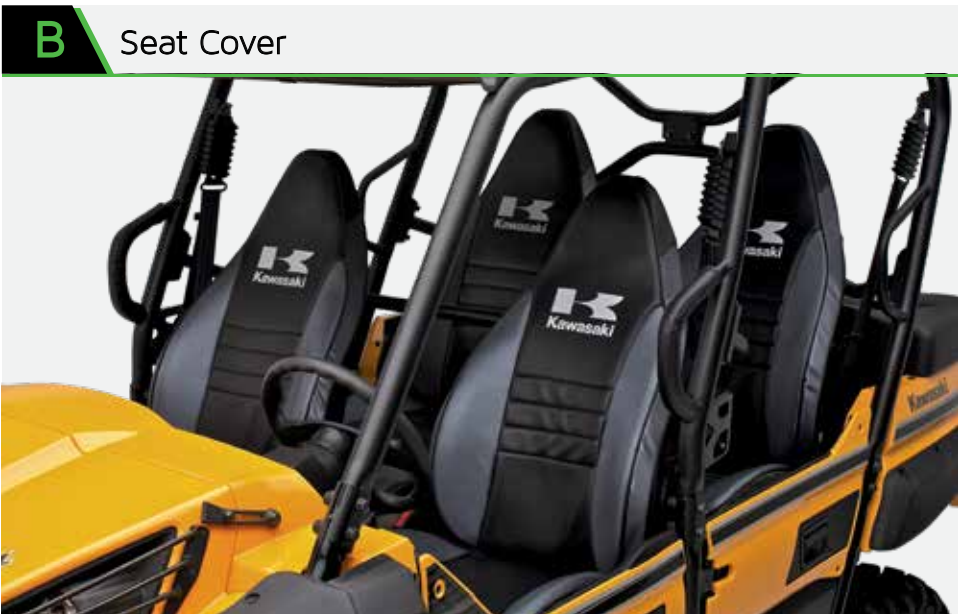

A Skid Plate Bolt Head Collar

Replacement Bolt Head Collar for Teryx® side x side skid plates • Collars are used to attach skid plates to the frame • Helps protect the bolt head from damage

TERYX4™ (12-19)
Bolt Head Collar..... 92152-1651..... $7.95

A Skid Plates

Factory designed with ventilation to help prevent high engine temps during use or hot weather • Provides extra protection for drive train and chassis • Brushed aluminum finish

TERYX4™ (12-19)
Front Skid Plate #1..... 99994-0275..... $159.95
Front Skid Plate #2..... 99994-0276..... $415.95
Mid Skid Plate #1 ..... 99994-0277..... $105.95
Mid Skid Plate #2 ..... 99994-0278..... $205.95
Rear Skid Plate #1 ..... 99994-0409..... $309.95
Rear Skid Plate #2 ..... 99994-0280..... $155.95
Side Skid Plate Set..... 99994-0281..... $175.95

A A-Arm Guard Sets

Helps protect A-Arm and drive shaft for use on terrain • Lightweight design • Brushed aluminum finish

TERYX4™ (12-19)
Front A-Arm Guard Set..... 99994-0359..... $155.95
Rear A-Arm Guard Set..... 99994-0325..... $155.95

B Seat Cover

Heavy-gauge vinyl seat covers add comfort, function and style • Foam bolsters are sewn into the sides of the base cover that help keep you planted • Black centers, carbon embossed silver sides with contrasting black piping • Each item sold individually • Installation requires no tools

TERYX4™ (12-19)
Seat Cover..... TX750-062..... $185.95