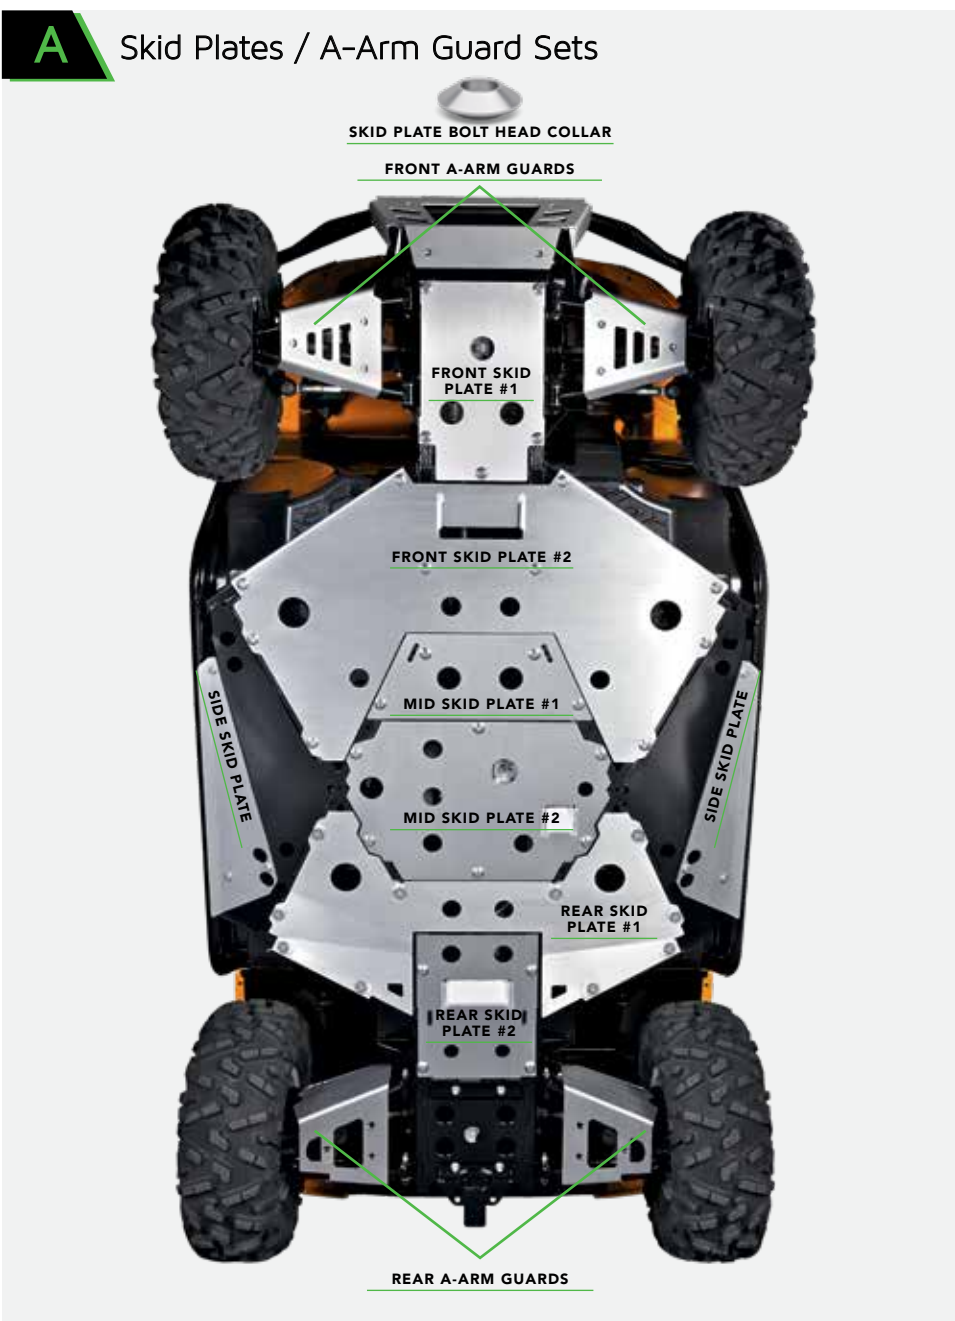

C Rearview Mirror

TERYX® (14-19)
Front Skid Plate #1..... 99994-0275..... $159.95
Front Skid Plate #2..... 99994-0276..... $415.95
Mid Skid Plate #1..... 99994-0277..... $105.95
Mid Skid Plate #2..... 99994-0278..... $205.95
Rear Skid Plate #1..... 99994-0409..... $309.95
Rear Skid Plate #2..... 99994-0280..... $155.94
Side Skid Plate Set..... 99994-0281..... $175.95

A A-Arm Guard Sets

Helps protect A-Arm and drive shaft for use on terrain • Lightweight design • Brushed aluminum finish

TERYX® (14-19)
Front A-Arm Guard Set..... 99994-0359..... $155.95
Rear A-Arm Guard Set..... 99994-0325..... $155.95

B Seat Cover

Heavy-gauge vinyl seat covers add comfort, function and style • Foam bolsters are sewn into the sides of the base cover that help keep you planted • Black centers, carbon embossed silver sides with contrasting black piping • Each item sold individually • Installation requires no tools

Realtree APG-XTRA Camouflage Design ©2012 of Jordon Outdoor Enterprises, Ltd., All Rights Reserved

TERYX® (14-19)
Seat Cover..... TX750-062..... $185.95

C Rearview Mirror

3D curved safety glass mirror provides increased field of view • Textured black powder coating • Aluminum mounting with 43mm diameter clamp • 273mm (10 3/4") L x 89mm (3 1/2") H

TERYX® (14-19)
Rearview Mirror..... TX750-077..... $59.95

B Seat Cover