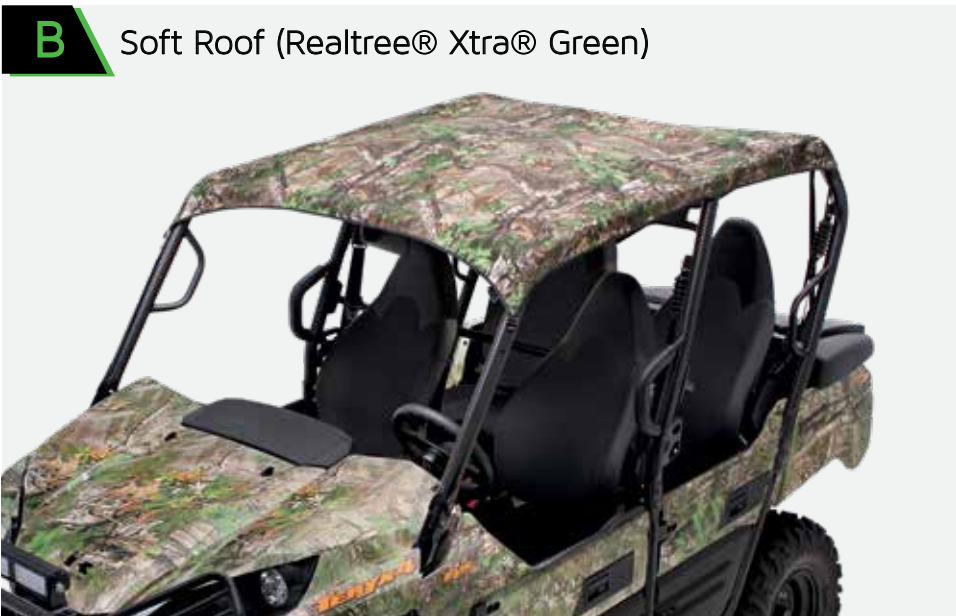

A Plastic Roof

Helps provide protection from weather and sun

- Contoured, lightweight style with textured finish
- Original equipment on Teryx4™ LE and Camo side x side models
- Can be used alone or with a windshield

TERYX4™ (14-19)
Plastic Roof ..... 99994-0558..... $369.95

B Soft Roof

Helps provide protection from weather and sun

- Weather-resistant 18 oz. fiber-reinforced PVC laminate material
- Installs with adjustable straps
- Includes fiberglass support rods to shape a peak for water run-off
- Can be used alone or with a windshield

Remove for towing or use an enclosed trailer when transporting a vehicle with a Soft Roof

Realtree APG-XTRA Camouflage Design ©2012 of Jordan Outdoor Enterprises, Ltd., All Rights Reserved

TERYX4™ (12-19)
Black (12-19)..... TX750-056..... $145.95
Realtree® Xtra® Green (15-19) ..... TX750-056RTX..... $154.95